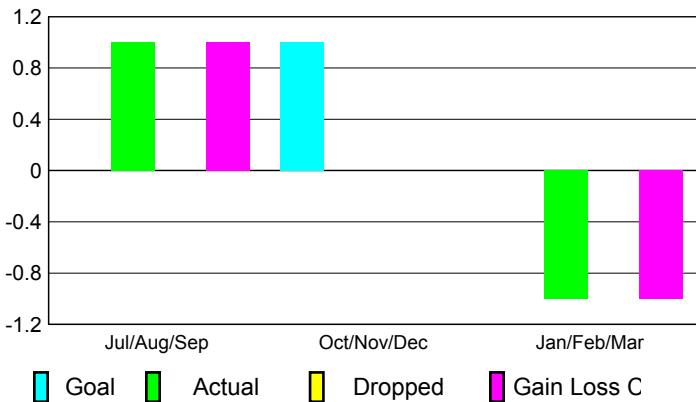

GMT: **FEDERICO STEINHAUS**

Location: **ITALY**

GMT CA: **4**

**CLUBS**

**Club Results  
2008-2009**

**Clubs  
2007-2008**

Month	New Club Goal	Actual New Clubs	Actual Dropped Clubs	Gain/Loss of Clubs	Gain/Loss of Clubs
Jul/Aug/Sep	0	1	0	1	0
Oct/Nov/Dec	1	0	0	0	0
Jan/Feb/Mar	0	-1	0	-1	2
<b>Totals</b>	<b>1</b>	<b>0</b>	<b>0</b>	<b>0</b>	<b>2</b>

**Club Results 2008-2009**

Goal, New, Dropped, Gain/Loss

**Comparison of Club Gain/Loss**

Current Year Compared to the Previous Year

**YTD Status Quo Clubs 2008-2009**

Status Quo Clubs Compared to Status Quo Members