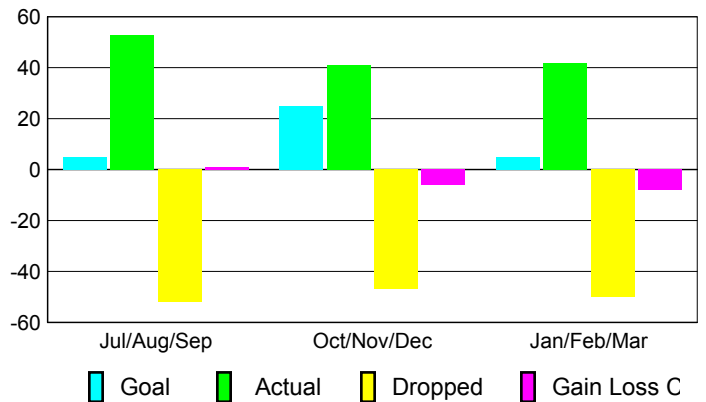

**Club Results 2008-2009**

Goal, New, Dropped, Gain/Loss

**Comparison of Club Gain/Loss**

Current Year Compared to the Previous Year

**YTD Status Quo Clubs 2008-2009**

Status Quo Clubs Compared to Status Quo Members

**MEMBERSHIP**

**Membership Results  
2008-2009**

**Membership  
2007-2008**

Month	Net Memb Goal	Actual New Memb	Actual Dropped Memb	Gain/Loss of Memb	Gain/Loss of Memb
Jul/Aug/Sep	5	53	-52	1	-4
Oct/Nov/Dec	25	41	-47	-6	-2
Jan/Feb/Mar	5	42	-50	-8	79
<b>Totals</b>	<b>35</b>	<b>136</b>	<b>-149</b>	<b>-13</b>	<b>73</b>

**Membership Results 2008-2009**

Goal, New, Dropped, Gain/Loss

**Comparison of Membership Gain/Loss**

Current Year Compared to the Previous Year

**Gender Comparison 2008-2009**