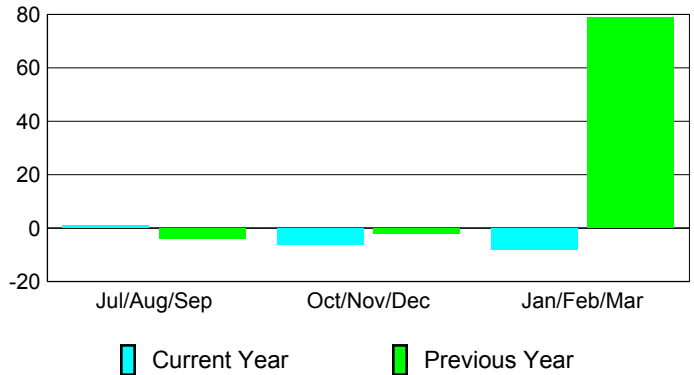

**MEMBERSHIP**

**Membership Results  
2008-2009**

**Membership  
2007-2008**

Month	Net Memb Goal	Actual New Memb	Actual Dropped Memb	Gain/Loss of Memb	Gain/Loss of Memb
Jul/Aug/Sep	5	53	-52	1	-4
Oct/Nov/Dec	25	41	-47	-6	-2
Jan/Feb/Mar	5	42	-50	-8	79
<b>Totals</b>	<b>35</b>	<b>136</b>	<b>-149</b>	<b>-13</b>	<b>73</b>

**Membership Results 2008-2009**

Goal, New, Dropped, Gain/Loss

**Comparison of Membership Gain/Loss**

Current Year Compared to the Previous Year

**Gender Comparison 2008-2009**