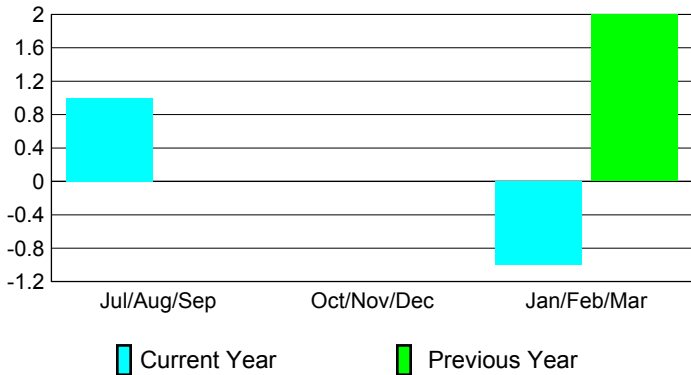

GMT: **FEDERICO STEINHAUS**

Location: **ITALY**

GMT CA: **4**

**CLUBS**

**Club Results  
2008-2009**

**Clubs  
2007-2008**

Month	New Club Goal	Actual New Clubs	Actual Dropped Clubs	Gain/Loss of Clubs	Gain/Loss of Clubs
Jul/Aug/Sep	0	1	0	1	0
Oct/Nov/Dec	1	0	0	0	0
Jan/Feb/Mar	0	-1	0	-1	2
<b>Totals</b>	<b>1</b>	<b>0</b>	<b>0</b>	<b>0</b>	<b>2</b>

**Club Results 2008-2009**

Goal, New, Dropped, Gain/Loss

**Comparison of Club Gain/Loss**

Current Year Compared to the Previous Year

**YTD Status Quo Clubs 2008-2009**

Status Quo Clubs Compared to Status Quo Members